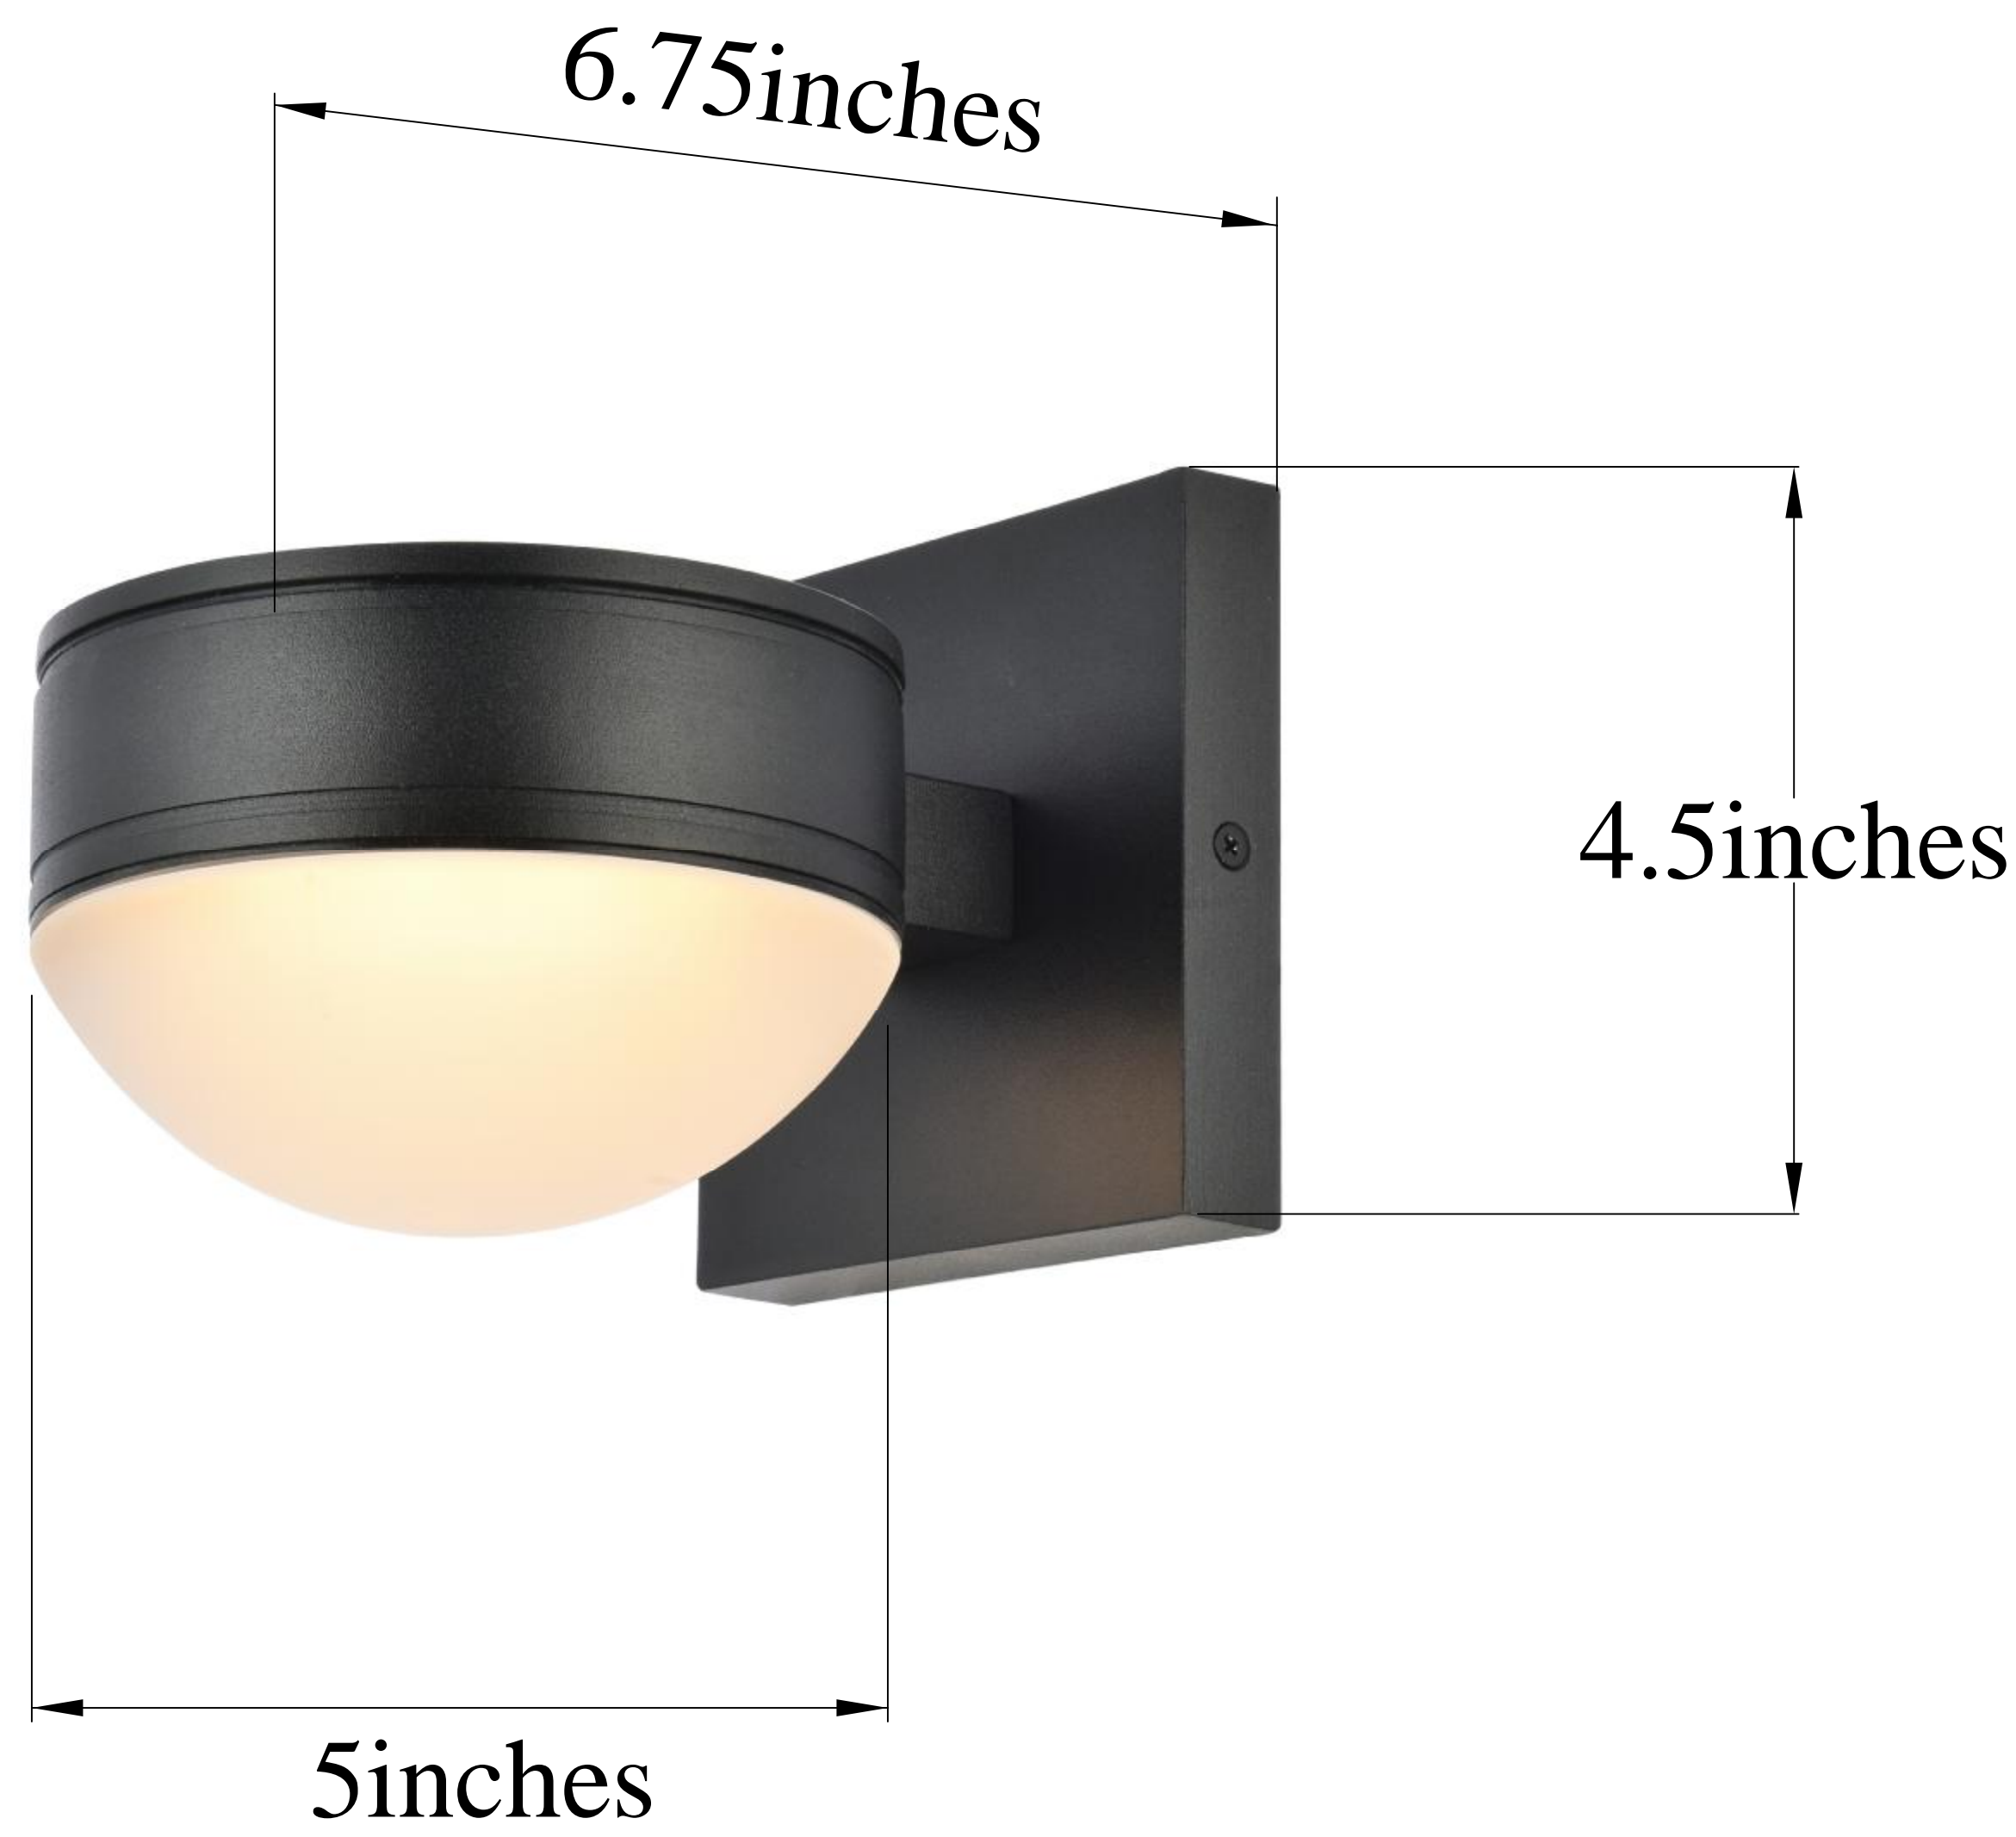

PRODUCT SPECIFICATION SHEET

1-Light Black Wall Sconce

Black
Item No:LDOD4014BK

Silver
Item No:LDOD4014S

White
Item No:LDOD4014WH

Available Finishes

Dimensions

Back Plate Size(in)	4.5"x4.5"x0.79"
Chain/Rod Length	N/A
Width	5"
Extension	6.75"
Height	5"
Maximum Height	N/A

Specifications

Finish	3 Finishes
Material	Aluminum& Glass
Glass Color	Frosted
Type	Wall Sconce
Hanging Device	N/A
Voltage	110-125V
Dimmable	YES
Warranty	2 Year Limited
Shipment Type	Small Parcel

Bulb / Socket

Socket Type	LED
Number of Lights	1
Wattage/Bulb	8W
Included	YES

Installation

Indoor/Outdoor	Outdoor
Dry/Wet/Damp	Wet
Weight	2.1LBS
Wire Length	8"
Safety Rating	N/A